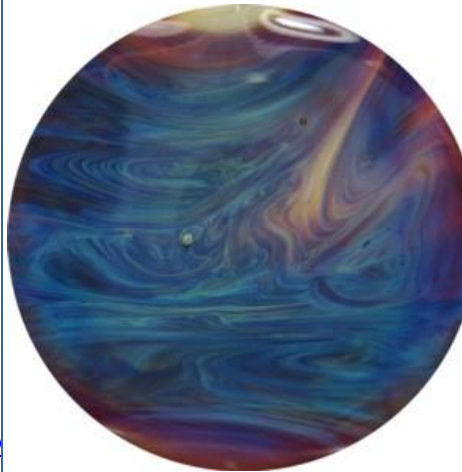

FRIDAY February 8th 2008

KHAOS IS COMING!

FEBRUARY 8TH 2008

US Distributors

[ABR Imagery](#) (IN)
[Flamedame](#) (CT)
[Flame Kissed Glass](#) (CA)
[Frantz Art Glass and Supply](#)
(WA)
[Glasscraft Inc](#) (CO)
[Galaxy Glass](#) (WA)
[LB Supplys](#) (OR)
[Moretti and More](#) (WA)
[Sundance Art Glass](#) (CA)

You can order her through our website or with any of our distributors! Khaos is a supersaturated silver opal capable of striking to purple, blue, and green. Work hot, cool, and reheat. She has been tested compatible with Effetre, Vetrofond and CiM clears.