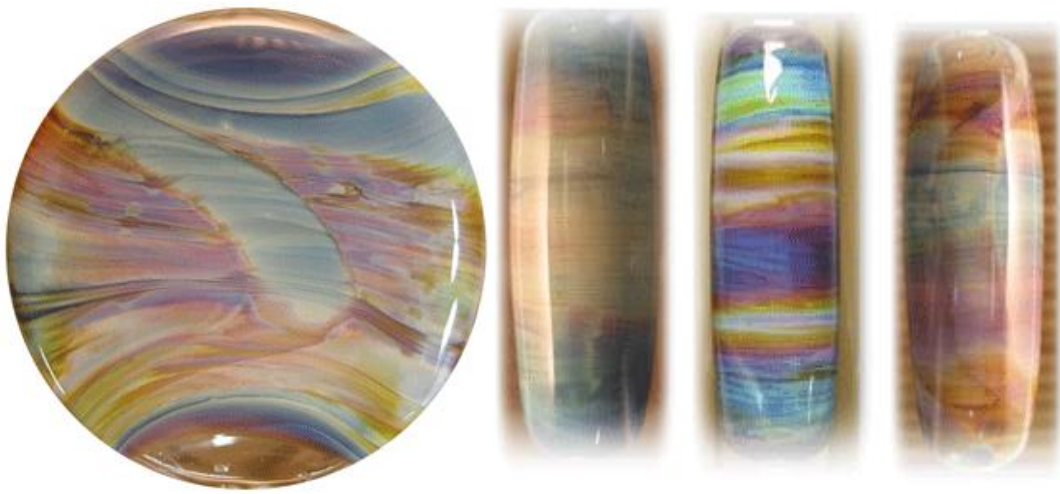

# DOUBLE HELIX

G L A S S W O R K S

Tuesday July 3rd 2012

Terra -Fast Striking, Machine Pulled is back.

## Why Machine Pulled?

We know you were all enjoying our Fast Striking, Hand Pulled Terra but we can't keep up with all our other colors if we're pulling by hand. We can make as much Fast Striking, Machine Pulled Terra as you like. In our testing, making beads and paddles, we could not distinguish between hand pulled and machine pulled once the rods were reset.