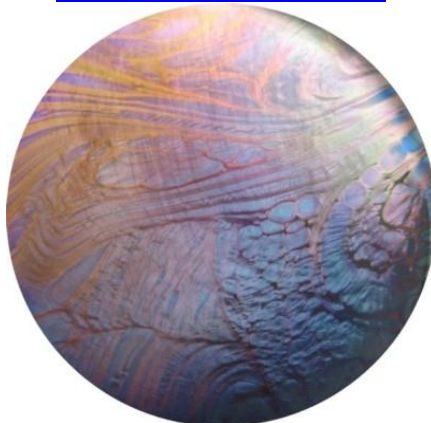

[Tuffnell Glass](#)

(United Kingdom)

Triton Available Friday May 16th 2008!

You can order him through

[Double Helix Glassworks](#)

Triton is an extra strength super luster on a cobalt blue base. The result of test batches K-65, K-102, and K-108. It can produce a satin iridescence, swirls of multi-colored silver and retain its luster under clear.