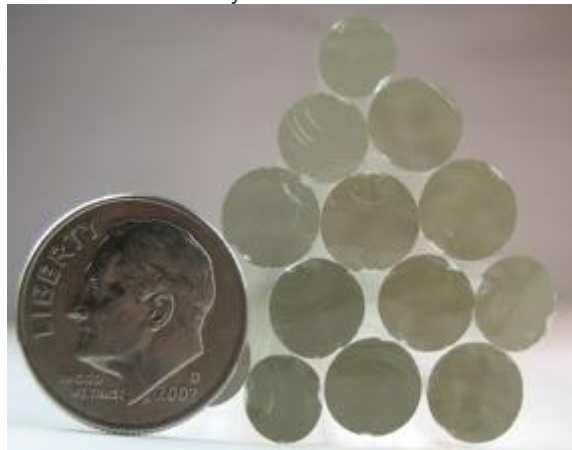

DOUBLE HELIX

G L A S S W O R K S

New Murrini Now Available!

Suns and Gears

Each one ounce tin will contain a variety of sun and gear styles. All murrinis contain both striking and reducing colors. They are available in three diameters, 3-5 millimeter, 5-7 mm or 7-9 mm.

Zephyr now available in 8mm!

We've had 5 mm Zephyr (shown above) out for a few weeks. Now, we're adding 8 mm Zephyr (shown below). Actual diameter for 5 mm will vary from 4-6mm and for 8 mm it will vary from 6-9mm.