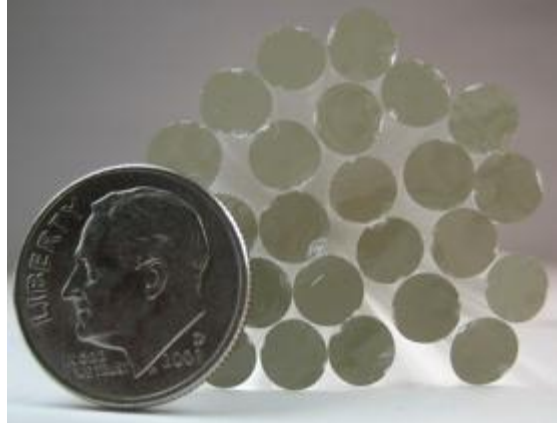

DOUBLE HELIX

G L A S S W O R K S

New Murrini Now Available!

Suns and Gears

Each one ounce tin will contain a variety of sun and gear styles. All murrinis contain both striking and reducing colors. They are available in three diameters, 3-5 millimeter, 5-7 mm or 7-9 mm.

Zephyr now available in 8mm!

We've had 5 mm Zephyr (shown above) out for a few weeks. Now, we're adding 8 mm Zephyr (shown below). Actual diameter for 5 mm will vary from 4-6mm and for 8 mm it will vary from 6-9mm.